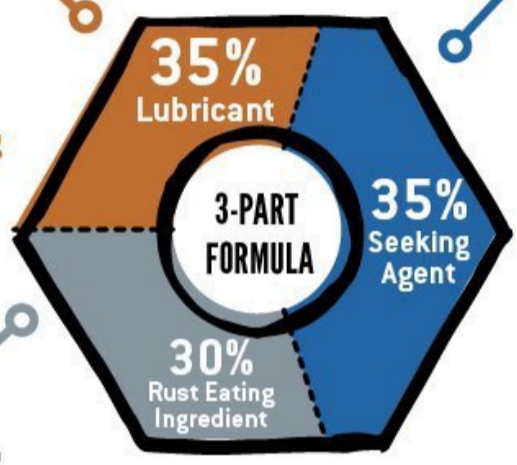

The Rust Seeker

This highly mobile, ultra-low viscosity, slow-evaporating "seeking agent" delivers the lubricant faster and farther than typical solvents. This means more lubricant arrives at the scene before the solvent evaporates.

Free All vs. the competition

Other brands are made up mostly of solvent, because it's a cheap way to deliver the penetrating agent to rusted bolts. And, because solvents evaporate so quickly, the part of the lubricant undelivered to the bolt is rendered useless.