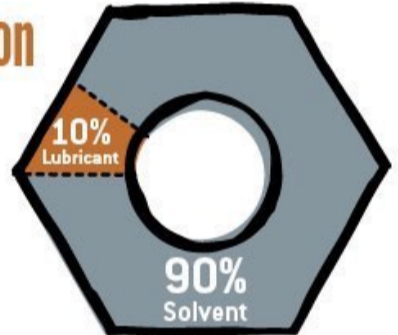

The Original Rust Eater.

Here's How it Works:

The Lubricant

Free All contains significantly more lubricant by volume than the competition, so there's more loosening agent attacking those rusty bolts.

The Rust Eater

This highly refined, naturally occurring ingredient literally eats rust. The Rust Eater also provides its own lubricating film, so it acts as its own delivery agent – and it doesn't evaporate, so it keeps going 'til the job is done.

The Rust Seeker

This highly mobile, ultra-low viscosity, slow-evaporating "seeking agent" delivers the lubricant faster and farther than typical solvents. This means more lubricant arrives at the scene before the solvent evaporates.

Free All vs. the competition

Other brands are made up mostly of solvent, because it's a cheap way to deliver the penetrating agent to rusted bolts. And, because solvents evaporate so quickly, the part of the lubricant undelivered to the bolt is rendered useless.

Frees All Threaded Connections

Less Sprays. Less Torque. Less Time.

And it works until the end. 100% Spray out. 3 part formula. Eats rust and takes less spray than others to work.

30% less torque required to break free rusty bolts vs. other penetrating oils.

Starts working right away & doesn't evaporate, so it keeps eating rust until the job is done.